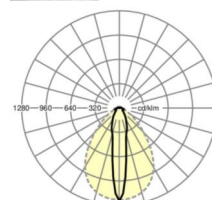

LIGHTING TECHNOLOGY

| | |
|------------------------------------|--|
| Placement | LED, Colour rendering/Light colour CRI ≥ 80 / 4000K |
| Colour tolerance (MacAdam) | 3SDCM |
| Photobiological safety (Luminaire) | RG1 |
| Nominal luminous flux | 10596lm |
| LED service life | 50000h L80/B10 (Tq 35°C) |
| Luminaire luminous efficiency | 166lm/W |
| Beam angle | 20° (C0) / 80° (C90) |
| UGR lat./long. | 25.0 / 27.5 |

MECHANICS

| | |
|------------------------|-----------------------------------|
| Housing colour | traffic white RAL 9016 |
| Dimensions (LxWxH/DxH) | 1531mm x 55mm x 48mm |
| Weight (net) | 1.9kg |
| Type of installation | Mounting rail system installation |

Dimensions

| | | |
|---|---------|--------|
| L | 1531 mm | Length |
| B | 55 mm | Width |
| H | 48 mm | Height |

DEEP-LINK

<https://www.regiolux.de/en/article/18344604150>

| | |
|----------------|-----------------|
| Reference | LED 11000lm 840 |
| ηLB | 100 % |
| Φ ↓/↑ | 94 % / 6 % |
| UGR lat./long. | 25.0 / 27.5 |